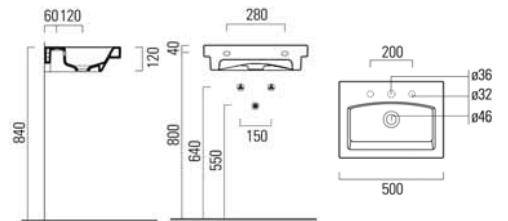

Monty 60 x 42cm

Code	Description	+ VAT	Inc VAT
7582	60 x 42cm washbasin	£224.00	£263.20
PAFL61	Towel rail	£103.68	£121.82

Available: 0, 1, 2, or 3 taphole