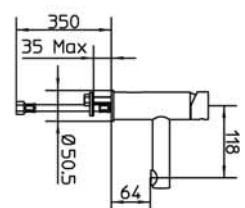

Blink basin monobloc no pop up waste

Code + VAT Inc VAT
BK002 £143.83 £169.00
For waste options see page 31