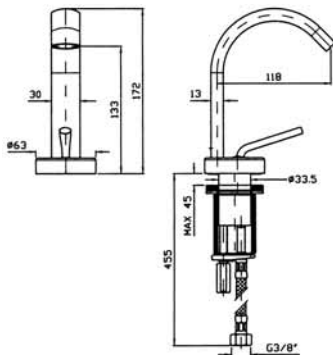

Code + VAT Inc VAT
ZP8214 £147.23 £173.00

min 1 bar

Deck mount basin/bidet spout with concealed wall mounted valves, inc. pop up waste

Code + VAT Inc VAT
ZA5630 £441.70 £519.00

min 2 bar

Isy Fresh baby basin mixer no pop up waste