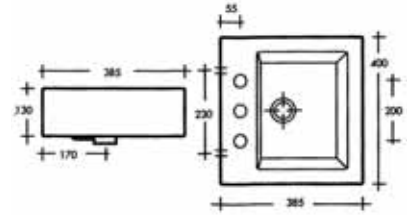

Dark Walnut floor / wall mounted cabinet – satin finish

Code	+ VAT	Inc VAT	
QU40-C	£195.67	£229.90	
Height	Width	Depth	Plinth Height
662mm	370mm	365mm	135mm

(Pictured without plinth)

Birch floor / wall mounted cabinet – satin finish

Code	+ VAT	Inc VAT
QU40-CB	£195.67	£229.90

Zebrano floor / wall mounted cabinet – satin finish

Code	+ VAT	Inc VAT
QU40-CZ	£270.56	£317.90

(Pictured without plinth)

ALL UNITS COME WITH PLINTH. SIMPLY REMOVE 3 SCREWS TO REMOVE IT FOR WALL MOUNTING THE UNIT.