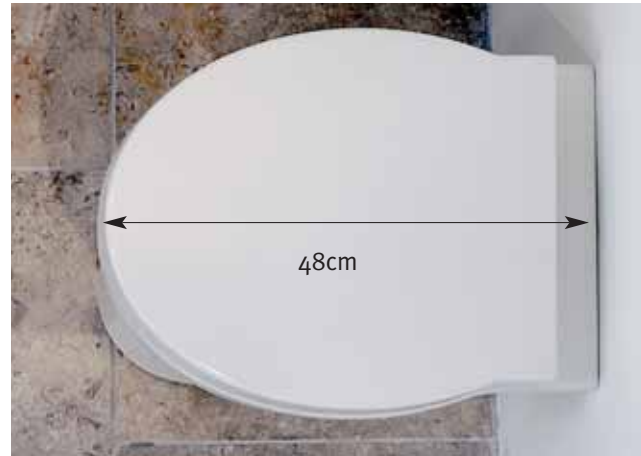

contents

Most of us want a bigger cloakroom than we have. But like the cucumber sandwiches and the wet walks on Saturday it's all part of the charm. England has tiny bathrooms – like it or not . . . you live here!

With 'the cloakroom' range from **saneux** we can help you make your little room or bathroom feel spacious.

- 03 Planning
- 10 Uni (New semi recessed basins)
- 12 Quadro Basins
- 14 Monty Basins
- 16 Jones Basins
- 17 Corner Basins
- 18 Austen
- 20 Panoramic WCs
- 22 Jones WCs
- 24 Cloakroom Taps
- 30 Wastes & Accessories
- 32 Flushing Systems

cute huh?

The Panoramic Space back to wall pan is just a minuscule 48cm projection.