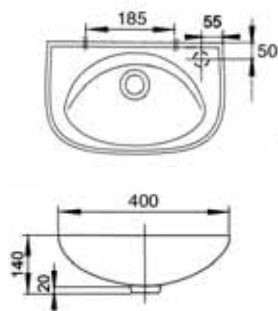

Quadro 30 x 30cm

Code	Description	+ VAT	Inc VAT
QU30	30 x 30cm washbasin inc. overflow	£124.46	£146.24
PA30	Towel rail	£55.24	£64.91

QU30c-LO Light Oak unit wall mounted £120.77 £141.90

QU30c-DW Dark Walnut unit wall mounted £120.77 £141.90

Available no taphole / 1 taphole only

This titchy little geezer will fit in any cloakroom – and because of slightly deeper internal dimensions – washing hands is roomy. Has overflow – fixed with Fischer bolts.

Piuma cloakroom basin 40 x 25cm

Code	+ VAT	Inc VAT
8700	£78.62	£92.40