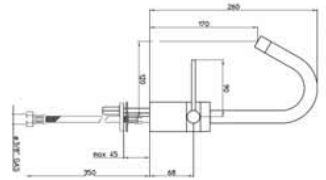

Easy O Basin mixer swivel spout no pop up waste

Code + VAT Inc VAT
E0002 £203.40 £239.00