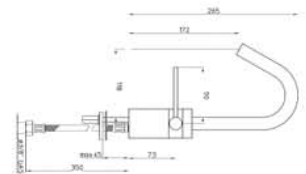

Easy □ Basin mixer swivel spout inc. pop up waste

Code + VAT Inc VAT
ES001 £424.68 £499.00