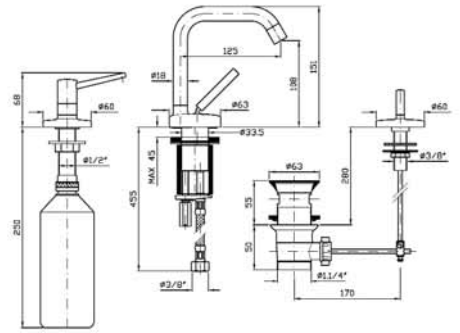

Code + VAT Inc VAT
ZP2324 £245.97 £289.00

min 2 bar

3 Hole Single lever basin mixer with liquid soap dispenser and pop up waste

Code + VAT Inc VAT
ZP1197 £399.15 £469.00

min 1 bar

Baby Arc 3 hole basin mixer