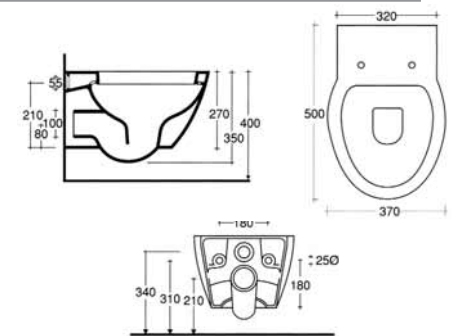

Panoramic Space Back to wall pan

Overall projection only 48cm

		+ VAT	Inc VAT
Code			
6619	BTW Pan	£211.59	£248.61
RY6699	Seat	£73.96	£86.91
HC1030	Hidden cistern	£78.64	£92.40
Total inc. cistern		£364.19	£427.92
RY6699.sc	Soft Close Seat	£120.77	£141.90

Panoramic Wall mounted WC pan

		+ VAT	Inc VAT
Code			
6618	Wall hung pan	£211.59	£248.61
RY6699	Seat	£73.96	£86.91
461775	Framed cistern 830	£251.83	£295.90
Total inc. framed cistern		£537.38	£631.42
RY6699.sc	Soft Close Seat	£120.77	£141.90