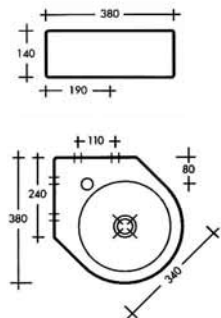

Available no taphole / 1 taphole