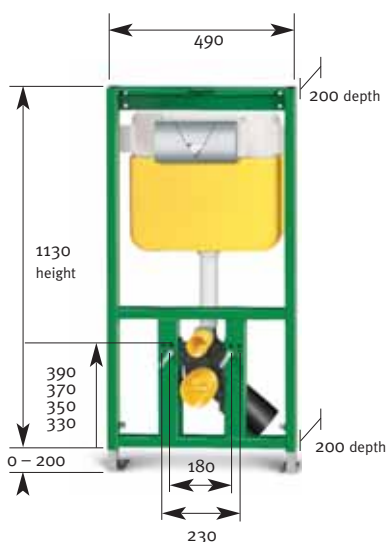

Picasso square bottle trap

Code	+ VAT	Inc VAT
9574	£75.74	£89.00

Saneux flushing systems . . .

To complement your back to wall or wall hung pan, **saneux** has sourced a range of flushing systems for most situations.

saneux eco 830 including chrome flush plate FOR FRONT FLUSH

Code	+ VAT	Inc VAT
461775	£251.83	£295.90

saneux eco 830 including chrome flush plate FOR TOP FLUSH

Code	+ VAT	Inc VAT
455729	£251.83	£295.90

NEW

Framed concealed cistern for use with wall hung pan – dual flush. New on the market this superb space saving framed cistern can be used with front or top flushing mechanism. With dimensions of 830mm high and 200mm depth this means it is compatible with bathroom furniture.