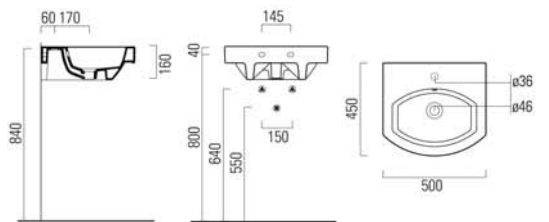

Monty

Monty 40 x 32cm

Code	Description	+ VAT	Inc VAT
7584	40 x 32cm washbasin	£164.00	£192.70
PAFL40	Towel rail	£94.47	£111.00

Available: 0, 1, 2, or 3 taphole

Monty 50 x 37cm

Code	Description	+ VAT	Inc VAT
7585	50 x 37cm washbasin	£192.00	£225.60
PAFL51	Towel rail	£103.68	£121.82

Available: 0, 1, 2, or 3 taphole

Monty 60 x 42cm

Code	Description	+ VAT	Inc VAT
7582	60 x 42cm washbasin	£224.00	£263.20
PAFL61	Towel rail	£103.68	£121.82

Available: 0, 1, 2, or 3 taphole

Monty 50 x 45cm

Code	Description	+ VAT	Inc VAT
7586	50 x 45cm washbasin	£224.00	£263.20
PAFL50	Towel rail	£103.68	£121.82

Available: 0, 1, 2, or 3 taphole