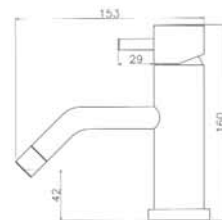

Junior basin mixer inc. pop up waste

Code + VAT Inc VAT
JU352 £158.21 £185.90

Europa basin mixer inc. pop up waste

Code + VAT Inc VAT
EU352 £92.69 £108.91