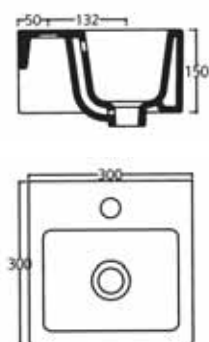

Quadro / Piuma

Quadro 40 x 20cm

Code	Description	+ VAT	Inc VAT
QU20	40 x 20cm washbasin	£124.46	£147.41
PA20	Towel rail	£64.60	£75.91

Available 1 taphole only

Quadro 50 x 27cm

Code	Description	+ VAT	Inc VAT
QU17	50 x 27cm washbasin	£139.49	£163.90
PA50	Towel rail	£73.95	£86.90

Available no taphole / 1 taphole only

Quadro 30 x 30cm

Code	Description	+ VAT	Inc VAT
QU30	30 x 30cm washbasin inc. overflow	£124.46	£146.24
PA30	Towel rail	£55.24	£64.91

QU30c-LO Light Oak unit wall mounted £120.77 £141.90

QU30c-DW Dark Walnut unit wall mounted £120.77 £141.90

Available no taphole / 1 taphole only

This titchy little geezer will fit in any cloakroom – and because of slightly deeper internal dimensions – washing hands is roomy. Has overflow – fixed with Fischer bolts.

Piuma cloakroom basin 40 x 25cm

Code	+ VAT	Inc VAT
8700	£78.62	£92.40