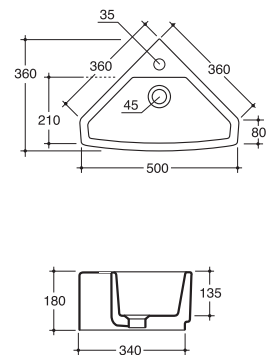

Dark walnut wall mounted corner cabinet – satin finish

Code	+ VAT	Inc VAT
9804-C	£205.03	£240.91

Height	Width	Depth (to front of curve)
530mm	335mm	440mm

SA-02 Corner washbasin (no overflow)

Code	+ VAT	Inc VAT
8950	£275.23	£323.40

Dark walnut or birch ply wall mounted corner cabinet – satin finish

Code	+ VAT	Inc VAT
8950-C	£233.11	£273.91

Height	Width	Depth
530mm	440mm	311mm