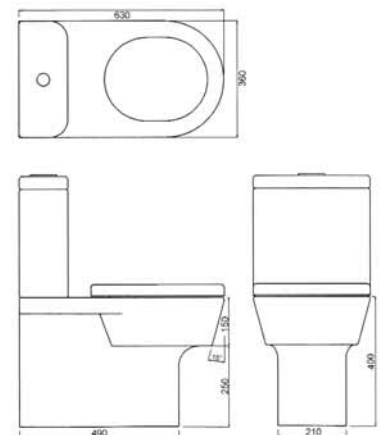

Code	Description	+ VAT	Inc VAT
50050	Close coupled W.C. pan	£153.30	£180.12
50051	Cistern	£121.00	£142.17
50052	Seat	£88.00	£103.40
	Total including fittings	£362.30	£425.69
50053	Seat – Everswish soft close	£111.41	£130.90