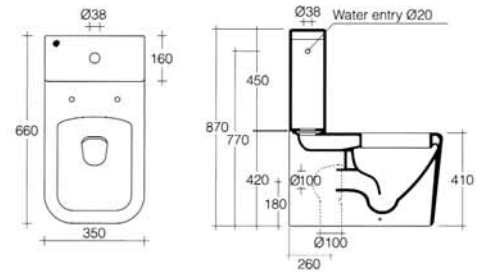

Code	+ VAT	Inc VAT
6917 WC Pan	£319.23	£375.10
6981 Cistern	£176.95	£207.91
J06999 Seat	£64.60	£75.91
Total	£560.78	£658.92
Option soft close seat		
J06999SC	£120.77	£141.90