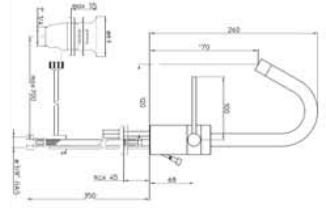

Molten basin mixer no pop up waste

Code + VAT Inc VAT
MO002 £194.89 £229.00

Easy O Basin mixer swivel spout inc. pop up waste

Code + VAT Inc VAT
E0001 £220.43 £259.00

Easy O Basin mixer swivel spout no pop up waste