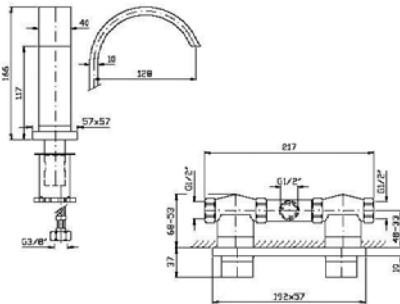

Code + VAT Inc VAT
ZP8214 £147.23 £173.00

min 1 bar

Deck mount basin/bidet spout with concealed wall mounted valves, inc. pop up waste

Code + VAT Inc VAT
ZA5630 £441.70 £519.00

min 2 bar

Isy Fresh baby basin mixer no pop up waste