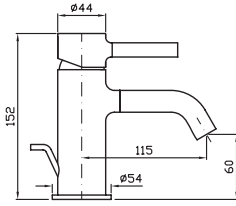

Single lever basin mixer, inc. pop up waste

Code + VAT Inc VAT
ZP6211 £147.23 £173.00

min 1 bar