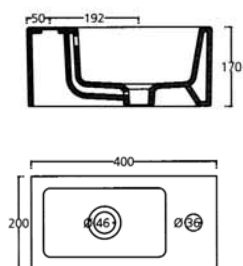

ALL UNITS COME WITH PLINTH. SIMPLY REMOVE 3 SCREWS TO REMOVE IT FOR WALL MOUNTING THE UNIT.

Quadro / Piuma

Quadro 40 x 20cm

Code	Description	+ VAT	Inc VAT
QU20	40 x 20cm washbasin	£124.46	£147.41
PA20	Towel rail	£64.60	£75.91