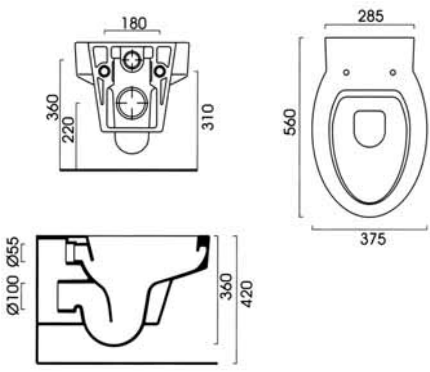

Monty Wall mounted WC pan

Code		+ VAT	Inc VAT
7518	Wall hung pan	£331.06	£389.00
MS7599	Seat	£70.64	£83.00
461775	Framed cistern 830	£228.94	£269.00
Total inc. framed cistern		£630.64	£741.00

Option soft close seat			
MS7599.C		£134.40	£157.92