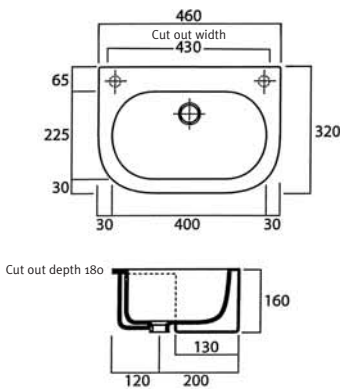

Perfection in a small package

Uni 46 x 32cm very flexible, very functional.

This washbasin will enhance any cloakroom furniture.

Shown with Junior basin mixer, available left, right or no taphole.

NEW OUT! For years we have accepted that semi-recessed basins had to look a bit nasty, dated and if you were having furniture “this is what you’ve gotta ‘ave”. This year we have put pen to paper to come up with a design of basins which were pleasing to look at, stylish and could use the cloakroom furniture format.

Uni

6 months later you see the fruits of our work . . .

Uni 52 x 26cm Semi recessed basin

Code	+ VAT	Inc VAT
69001	£148.85	£174.90

- Left, right or no taphole
- Fits into 60 x 20 cloakroom furniture unit (has cut out of only 177mm)
- Projection from furniture only 70mm

Uni 46 x 32cm Semi recessed basin

Code	+ VAT	Inc VAT
66001	£139.49	£163.90

- Left, right or no taphole
- Fits into 50 x 20 cloakroom furniture unit (has cut out of only 190mm)
- Projection from furniture only 130mm

Uni 54 x 40cm Semi recessed basin

Code	+ VAT	Inc VAT
66002	£148.85	£174.90

- 0, 1, 2 or 3 taphole
- Fits into 60 x 30 cloakroom furniture unit (has cut out of only 235mm)
- Projection from furniture only 160mm