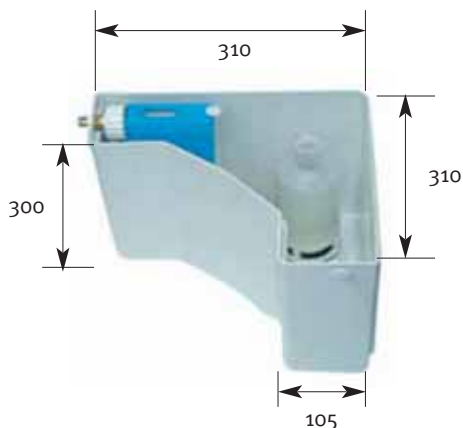

Framed concealed cistern for use with wall hung pan – dual flush. New on the market this superb space saving framed cistern can be used with front or top flushing mechanism. With dimensions of 830mm high and 200mm depth this means it is compatible with bathroom furniture.

Code	+ VAT	Inc VAT
HC1030	£78.64	£92.40

Slimline concealed cistern for use with fitted furniture or similar.

Width	Height	Depth
400mm	360mm	162mm

NEW
Dual flush cable connected button

Flush pipe extension 200mm

Code	+ VAT	Inc VAT
AC200	£13.11	£15.41

Corner concealed cistern

Code	+ VAT	Inc VAT
CC1030	£107.69	£126.51

Corner concealed cistern for use with fitted furniture or similar. LP fill valve. (lid included)

NEW
Dual flush cable connected button