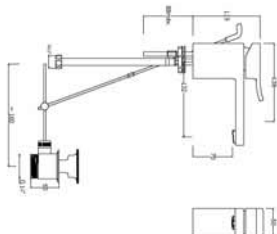

Molten baby basin mixer no pop up waste

Code + VAT Inc VAT
MO004 £169.36 £199.00