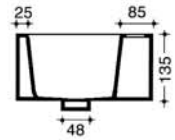

Quadro

When space is at a premium, good ideas are required.

The Cloakroom allows design concepts even in the most cramped spaces. All washbasins and toilets require minimum room, therefore making space.

Bambi Quadro. Baby basin for the smaller bathroom or cloakroom – wall mounted – no overflow

Code	+ VAT	Inc VAT
QU40	£186.30	£218.90

Available: No taphole, 1 taphole, 3 taphole

Dark Walnut floor / wall mounted cabinet – satin finish

Code	+ VAT	Inc VAT	
QU40-C	£195.67	£229.90	
Height	Width	Depth	Plinth Height
662mm	370mm	365mm	135mm

(Pictured without plinth)

Birch floor / wall mounted cabinet – satin finish

Code	+ VAT	Inc VAT
QU40-CB	£195.67	£229.90

Zebrano floor / wall mounted cabinet – satin finish

Code	+ VAT	Inc VAT
QU40-CZ	£270.56	£317.90

(Pictured without plinth)

ALL UNITS COME WITH PLINTH. SIMPLY REMOVE 3 SCREWS TO REMOVE IT FOR WALL MOUNTING THE UNIT.

Quadro cloakroom basin – rear fixing holes for masonry bolts – no overflow

Code	+ VAT	Inc VAT
QU27	£163.83	£192.50

Also compatible with QU25-C cabinet
Available no taphole / 1 hole / 3 hole

QU25c-DW	Dark Walnut unit wall / floor mounting	£195.67	£229.90
QU25c-LB	Light Birch unit wall / floor mounting	£195.67	£229.90
QU25c-Z	Zebrano unit wall / floor mounting	£233.11	£273.91

ALL UNITS COME WITH PLINTH. SIMPLY REMOVE 3 SCREWS TO REMOVE IT FOR WALL MOUNTING THE UNIT.