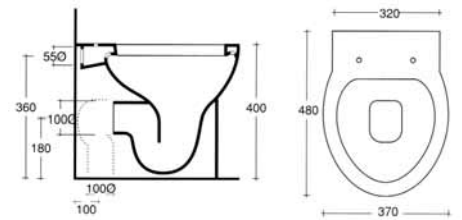

Panoramic Space Back to wall pan

Overall projection only 48cm

		+ VAT	Inc VAT
Code			
6619	BTW Pan	£211.59	£248.61
RY6699	Seat	£73.96	£86.91
HC1030	Hidden cistern	£78.64	£92.40
Total inc. cistern		£364.19	£427.92
RY6699.sc	Soft Close Seat	£120.77	£141.90