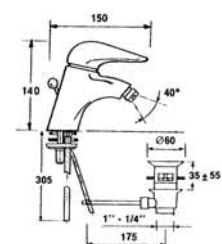

3 Hole Single lever basin mixer with liquid soap dispenser and pop up waste

Code + VAT Inc VAT
ZP1197 £399.15 £469.00

min 1 bar

Baby Arc 3 hole basin mixer

Code + VAT Inc VAT
ZD3434.9 £271.49 £319.00

min 1 bar

Wash basin mixer with pop up waste

Code + VAT Inc VAT
G0176 £176.94 £207.90

Tempus basin mixer inc. pop up waste

Code + VAT Inc VAT
TE101 £148.85 £174.90

Junior basin mixer inc. pop up waste

Code + VAT Inc VAT
JU352 £158.21 £185.90

Europa basin mixer inc. pop up waste

Code + VAT Inc VAT
EU352 £92.69 £108.91