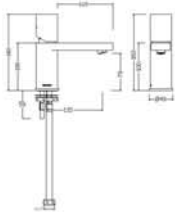

Nicholson basin mixer inc. pop up waste

Code + VAT Inc VAT
N1001 £203.40 £239.00

To be used with larger basins, or basins with side tap hole

Nicholson basin mixer no pop up waste

Code + VAT Inc VAT
N1002 £194.89 £229.00