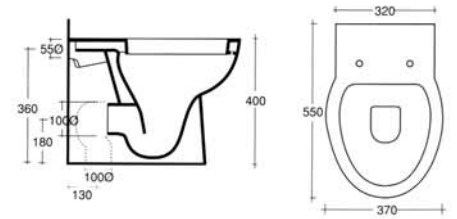

Panoramic Back to wall pan

		+ VAT	Inc VAT
Code			
6614	BTW Pan	£246.21	£289.30
RY6699	Seat	£73.96	£86.91
HC1030	Hidden cistern	£78.64	£92.40
Total inc. cistern		£398.81	£468.61
RY6699.sc	Soft Close Seat	£120.77	£141.90