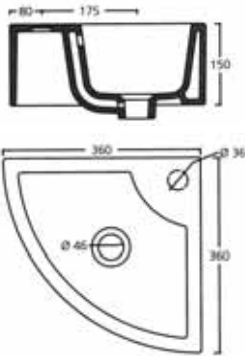

Optional chrome legs. Includes 1 shelf

6930c-DW	60 x 30cm	£195.67	£229.00
-----------------	-----------	---------	---------

AVAILABLE: LEFT, RIGHT OR NO TAPHOLE.

Corner basins

Quadro 36 x 36cm

Code	Description	+ VAT	Inc VAT
QU36	36 x 36cm corner washbasin	£130.13	£152.90
PA36	Towel rail	£55.24	£64.91
QU36c-LO	Light Oak corner unit wall mounted	£162.90	£191.41
QU36c-DW	Dark Walnut corner unit wall mounted (Not pictured)	£162.90	£191.41