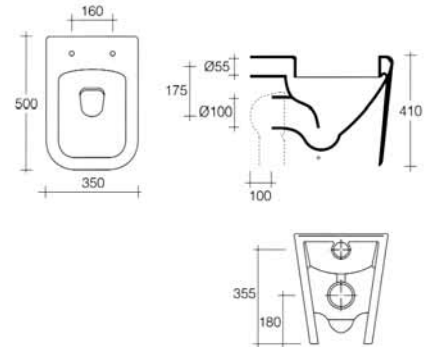

Jones WC's

Jones Close coupled WC

Code	+ VAT	Inc VAT
6917 WC Pan	£319.23	£375.10
6981 Cistern	£176.95	£207.91
J06999 Seat	£64.60	£75.91
Total	£560.78	£658.92
Option soft close seat		
J06999SC	£120.77	£141.90

Jones Back to wall pan

Code	+ VAT	Inc VAT
6914 BTW Pan	£323.92	£380.61
J06999 Seat	£64.60	£75.91
HC1030 Hidden cistern	£78.64	£92.40
Total inc. cistern	£467.16	£548.92
Option soft close seat		
J06999SC	£120.77	£141.90

Jones wall mounted WC pan

Code	+ VAT	Inc VAT
6918 Wall hung pan	£351.06	£412.50
J06999 Seat	£64.60	£75.91
461775 Framed cistern 830mm	£251.83	£295.90
Total inc. framed cistern	£667.49	£784.31
Option soft close seat		
J06999SC	£120.77	£141.90

Jones... small

Code	+ VAT	Inc VAT
6919 BTW Pan	£276.18	£324.50
J06999 Seat	£64.60	£75.91
HC1030 Hidden cistern	£78.64	£92.40
Total inc. cistern	£419.42	£492.81
Option soft close seat		
J06999SC	£120.77	£141.90

For the full Jones range
please see main catalogue