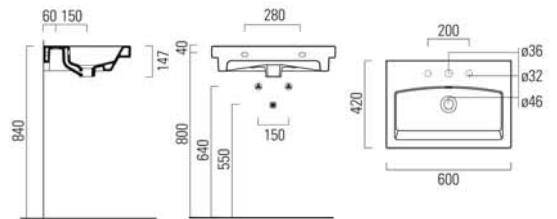

Monty 50 x 45cm

Code	Description	+ VAT	Inc VAT
7586	50 x 45cm washbasin	£224.00	£263.20
PAFL50	Towel rail	£103.68	£121.82

Available: 0, 1, 2, or 3 taphole