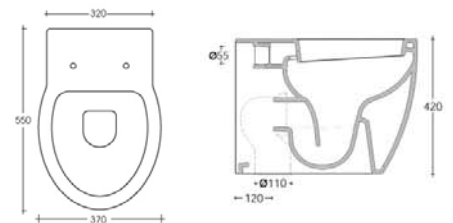

Panoramic . . . cone

Panoramic Cone back to wall WC pan

		+ VAT	Inc VAT
Code			
6610	BTW Pan	£326.73	£383.91
RY6699	Seat	£73.96	£86.91
HC1030	Hidden cistern	£78.64	£92.40
Total		£479.33	£563.22
RY6699.sc	Soft Close Seat	£120.77	£141.90