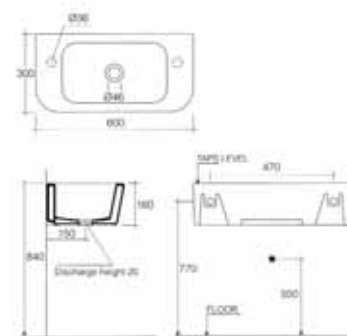

Jones 52 x 26cm

Code	+ VAT	Inc VAT
6986	£148.85	£174.90

Towel rail (C.P)

J052	£91.74	£107.79

Dark Walnut or Zebrano finish floor / wall mounted cabinet – satin finish

Code		+ VAT	Inc VAT
QU25c-DW	Dark Walnut unit wall / floor mounting	£195.67	£229.00 (Pictured without plinth)

QU25c-Z	Zebrano unit wall / floor mounting	£233.11	£273.91

QU25c-B	Birch unit wall / floor mounting	£195.67	£229.00

Height	Width	Depth	Plinth Height
572mm	490mm	245mm	142mm

ALL UNITS COME WITH PLINTH. SIMPLY REMOVE 3 SCREWS TO REMOVE IT FOR WALL MOUNTING THE UNIT.

Washbasin 62 x 31cm

Code	+ VAT	Inc VAT
6984	£172.26	£202.41

Towel rail (C.P)

J062	£111.41	£130.90

Washbasin 60 x 30cm (No overflow)

Code	+ VAT	Inc VAT
6930	£251.83	£295.90

Wall mounted:

Dark Walnut unit for under basin storage – 340mm height

Code	Size	+ VAT	Inc VAT
6930c-DW	60 x 30cm	£167.59	£196.91
6930c-Z	60 x 30cm	£233.11	£273.91

Wall / floor mounted:

Dark Walnut unit for under basin storage – 540mm height

Optional chrome legs. Includes 1 shelf

6930c-DW	60 x 30cm	£195.67	£229.00