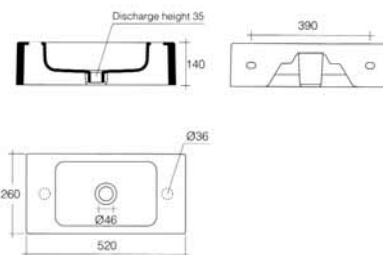

Dark Walnut or Zebrano finish floor / wall mounted cabinet – satin finish

Code		+ VAT	Inc VAT
QU25c-DW	Dark Walnut unit wall / floor mounting	£195.67	£229.00 (Pictured without plinth)

QU25c-Z	Zebrano unit wall / floor mounting	£233.11	£273.91

QU25c-B	Birch unit wall / floor mounting	£195.67	£229.00

Height	Width	Depth	Plinth Height
572mm	490mm	245mm	142mm

ALL UNITS COME WITH PLINTH. SIMPLY REMOVE 3 SCREWS TO REMOVE IT FOR WALL MOUNTING THE UNIT.