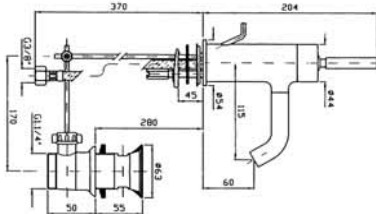

Code + VAT Inc VAT
BK002 £143.83 £169.00
For waste options see page 31

Single lever basin mixer, inc. pop up waste

Code + VAT Inc VAT
ZP6211 £147.23 £173.00

min 1 bar

Pascal joystick basin mixer, inc. pop up waste