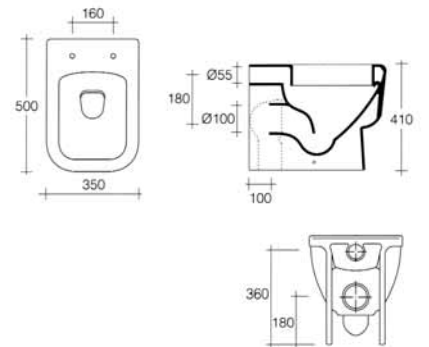

Jones... small

Code	+ VAT	Inc VAT
6919 BTW Pan	£276.18	£324.50
J06999 Seat	£64.60	£75.91
HC1030 Hidden cistern	£78.64	£92.40
Total inc. cistern	£419.42	£492.81
Option soft close seat		
J06999SC	£120.77	£141.90