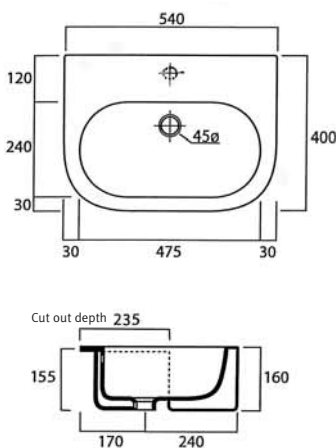

Perfection in a small package

Uni 46 x 32cm very flexible, very functional.

This washbasin will enhance any cloakroom furniture.

Shown with Junior basin mixer, available left, right or no taphole.

NEW OUT! For years we have accepted that semi-recessed basins had to look a bit nasty, dated and if you were having furniture “this is what you’ve gotta ‘ave”. This year we have put pen to paper to come up with a design of basins which were pleasing to look at, stylish and could use the cloakroom furniture format.

Uni

6 months later you see the fruits of our work . . .

Uni 52 x 26cm Semi recessed basin

Code	+ VAT	Inc VAT
69001	£148.85	£174.90

- Left, right or no taphole
- Fits into 60 x 20 cloakroom furniture unit (has cut out of only 177mm)
- Projection from furniture only 70mm

Uni 46 x 32cm Semi recessed basin

Code	+ VAT	Inc VAT
66001	£139.49	£163.90

- Left, right or no taphole
- Fits into 50 x 20 cloakroom furniture unit (has cut out of only 190mm)
- Projection from furniture only 130mm

Uni 54 x 40cm Semi recessed basin

Code	+ VAT	Inc VAT
66002	£148.85	£174.90

- 0, 1, 2 or 3 taphole
- Fits into 60 x 30 cloakroom furniture unit (has cut out of only 235mm)
- Projection from furniture only 160mm