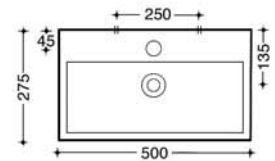

ALL UNITS COME WITH PLINTH. SIMPLY REMOVE 3 SCREWS TO REMOVE IT FOR WALL MOUNTING THE UNIT.

Quadro / Piuma

Quadro 40 x 20cm

Code	Description	+ VAT	Inc VAT
QU20	40 x 20cm washbasin	£124.46	£147.41
PA20	Towel rail	£64.60	£75.91