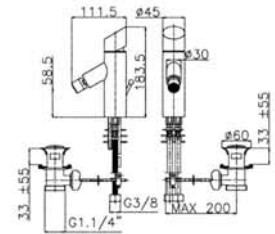

Wash basin mixer with pop up waste

Code + VAT Inc VAT
G0176 £176.94 £207.90