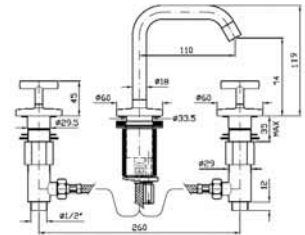

3 Hole Single lever basin mixer with liquid soap dispenser and pop up waste

Code + VAT Inc VAT
ZP1197 £399.15 £469.00

min 1 bar

Baby Arc 3 hole basin mixer

Code + VAT Inc VAT
ZD3434.9 £271.49 £319.00

min 1 bar

Wash basin mixer with pop up waste

Code + VAT Inc VAT
G0176 £176.94 £207.90

Tempus basin mixer inc. pop up waste

Code + VAT Inc VAT
TE101 £148.85 £174.90

Junior basin mixer inc. pop up waste

Code + VAT Inc VAT
JU352 £158.21 £185.90

Europa basin mixer inc. pop up waste

Code + VAT Inc VAT
EU352 £92.69 £108.91