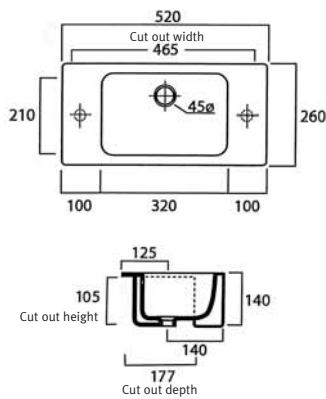

Perfection in a small package

Uni 46 x 32cm very flexible, very functional.

This washbasin will enhance any cloakroom furniture.

Shown with Junior basin mixer, available left, right or no taphole.

NEW OUT! For years we have accepted that semi-recessed basins had to look a bit nasty, dated and if you were having furniture “this is what you’ve gotta ‘ave”. This year we have put pen to paper to come up with a design of basins which were pleasing to look at, stylish and could use the cloakroom furniture format.

Uni

6 months later you see the fruits of our work . . .

Uni 52 x 26cm Semi recessed basin

Code	+ VAT	Inc VAT
69001	£148.85	£174.90

- Left, right or no taphole
- Fits into 60 x 20 cloakroom furniture unit (has cut out of only 177mm)
- Projection from furniture only 70mm

Uni 46 x 32cm Semi recessed basin

Code	+ VAT	Inc VAT
66001	£139.49	£163.90

- Left, right or no taphole
- Fits into 50 x 20 cloakroom furniture unit (has cut out of only 190mm)
- Projection from furniture only 130mm