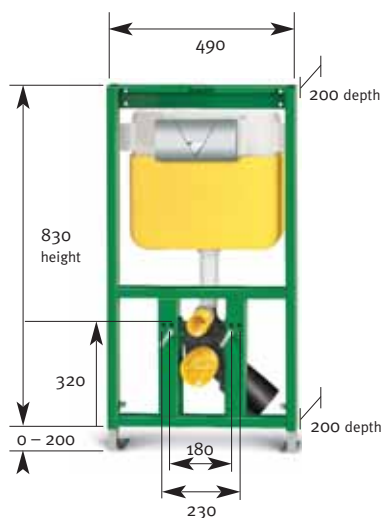

Code	+ VAT	Inc VAT
9560	£73.95	£86.89

Chrome spacer collar (for basins without overflow)

Code	+ VAT	Inc VAT
AC100	£9.37	£11.01

Outlet lever drain use as pop up waste (For basin with overflow)

Code	+ VAT	Inc VAT
9572	£22.47	£26.41

Picasso square bottle trap

Code	+ VAT	Inc VAT
9574	£75.74	£89.00

Saneux flushing systems . . .

To complement your back to wall or wall hung pan, **saneux** has sourced a range of flushing systems for most situations.