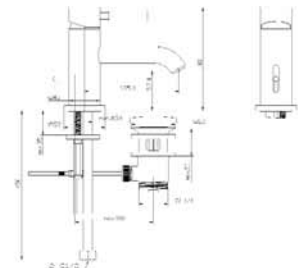

Code + VAT Inc VAT
ZD3434.9 £271.49 £319.00

min 1 bar

Wash basin mixer with pop up waste

Code + VAT Inc VAT
G0176 £176.94 £207.90

Tempus basin mixer inc. pop up waste

Code + VAT Inc VAT
TE101 £148.85 £174.90