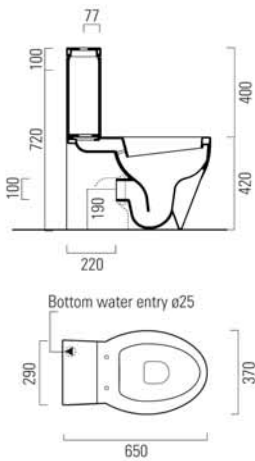

Available: 0, 1, 2, or 3 taphole

Monty 50 x 45cm

Code	Description	+ VAT	Inc VAT
7586	50 x 45cm washbasin	£224.00	£263.20
PAFL50	Towel rail	£103.68	£121.82

Available: 0, 1, 2, or 3 taphole

Call for our main catalogue
Monty 105cm basin