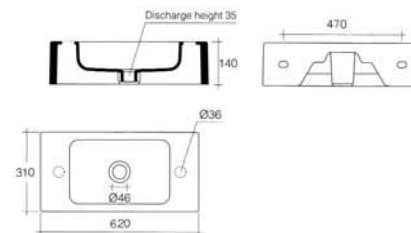

Jones 52 x 26cm

Code	+ VAT	Inc VAT
6986	£148.85	£174.90

Towel rail (C.P)

J052	£91.74	£107.79

Dark Walnut or Zebrano finish floor / wall mounted cabinet – satin finish

Code		+ VAT	Inc VAT
QU25c-DW	Dark Walnut unit wall / floor mounting	£195.67	£229.00 (Pictured without plinth)

QU25c-Z	Zebrano unit wall / floor mounting	£233.11	£273.91

QU25c-B	Birch unit wall / floor mounting	£195.67	£229.00

Height	Width	Depth	Plinth Height
572mm	490mm	245mm	142mm

ALL UNITS COME WITH PLINTH. SIMPLY REMOVE 3 SCREWS TO REMOVE IT FOR WALL MOUNTING THE UNIT.

Washbasin 62 x 31cm

Code	+ VAT	Inc VAT
6984	£172.26	£202.41

Towel rail (C.P)

J062	£111.41	£130.90

Washbasin 60 x 30cm (No overflow)

Code	+ VAT	Inc VAT
6930	£251.83	£295.90

Wall mounted:

Dark Walnut unit for under basin storage – 340mm height

Code	Size	+ VAT	Inc VAT
6930c-DW	60 x 30cm	£167.59	£196.91
6930c-Z	60 x 30cm	£233.11	£273.91

Wall / floor mounted:

Dark Walnut unit for under basin storage – 540mm height

Optional chrome legs. Includes 1 shelf

6930c-DW	60 x 30cm	£195.67	£229.00