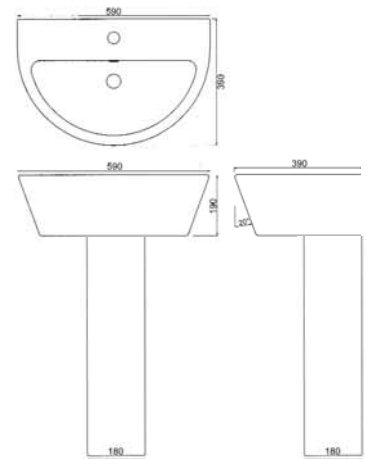

Code	Description	+ VAT	Inc VAT
50100	59 x 39cm washbasin 1 taphole	£148.85	£174.90
50105	Pedestal	£73.95	£86.89

Available 1 taphole only

Code	Description	+ VAT	Inc VAT
	Wall mounted cabinet for under basin storage (for 59 x 39cm basin)		
50205	Dark Walnut	£233.11	£273.91
50206	Light oak	£233.11	£273.91