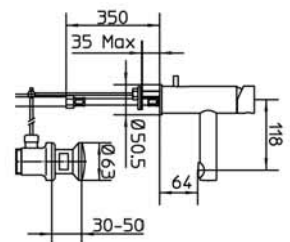

Blink basin monobloc inc. pop up waste

Code + VAT Inc VAT
BK001 £168.85 £189.00