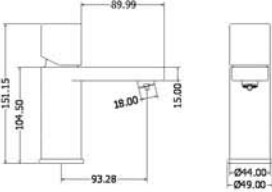

Nicholson Baby basin mixer inc. pop up waste

Code + VAT Inc VAT
N1003 £169.36 £199.00

Nicholson Baby basin mixer no pop up waste

Code + VAT Inc VAT
N1004 £160.85 £189.00

Nicholson basin mixer inc. pop up waste

Code + VAT Inc VAT
N1001 £203.40 £239.00

To be used with larger basins, or basins with side tap hole

Nicholson basin mixer no pop up waste

Code + VAT Inc VAT
N1002 £194.89 £229.00

Molten baby basin mixer inc. pop up waste

Code + VAT Inc VAT
MO003 £186.38 £219.00

Molten baby basin mixer no pop up waste

Code + VAT Inc VAT
MO004 £169.36 £199.00

Molten basin mixer inc. pop up waste

Code + VAT Inc VAT
MO001 £220.43 £259.00

Molten basin mixer no pop up waste

Code + VAT Inc VAT
MO002 £194.89 £229.00