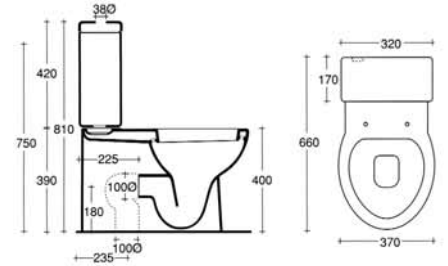

Panoramic Close coupled WC

		+ VAT	Inc VAT
Code			
6616	WC Pan	£326.73	£383.91
6881	Cistern	£153.54	£180.41
RY6699	Seat	£73.96	£86.91
Total		£554.23	£651.23
RY6699.sc	Soft Close Seat	£120.77	£141.90