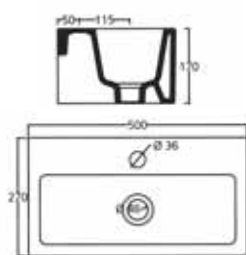

Quadro 50 x 27cm

Code	Description	+ VAT	Inc VAT
QU17	50 x 27cm washbasin	£139.49	£163.90
PA50	Towel rail	£73.95	£86.90

Available no taphole / 1 taphole only