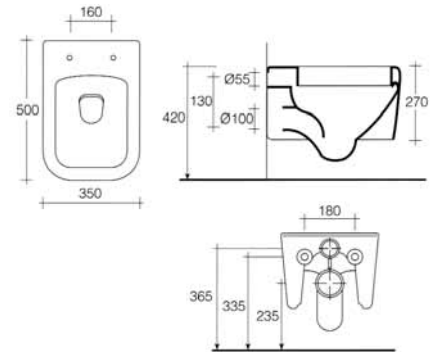

Code	+ VAT	Inc VAT
6918 Wall hung pan	£351.06	£412.50
J06999 Seat	£64.60	£75.91
461775 Framed cistern 830mm	£251.83	£295.90
Total inc. framed cistern	£667.49	£784.31
Option soft close seat		
J06999SC	£120.77	£141.90