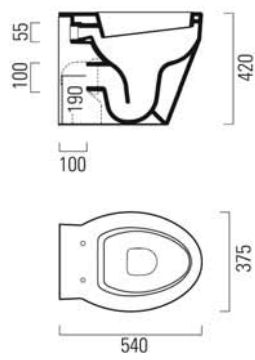

Monty Back to wall pan

Code		+ VAT	Inc VAT
7514	BTW Pan	£395.74	£464.99
MS7511	Seat	£96.00	£112.80
HC1030	Hidden cistern	£78.64	£92.40
Total inc. cistern		£570.37	£670.19