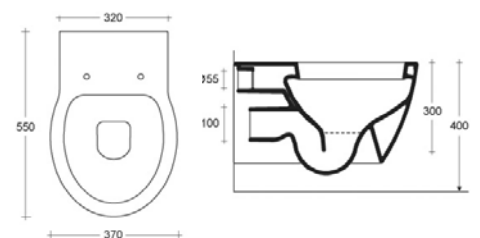

Panoramic Cone wall mounted WC pan

		+ VAT	Inc VAT
Code			
6612	Wall hung pan	£317.37	£372.91
RY6699	Seat	£73.96	£86.91
461775	Framed cistern 830	£251.83	£295.90
Total inc. framed cistern		£643.16	£755.72
RY6699.sc	Soft Close Seat	£120.77	£141.90