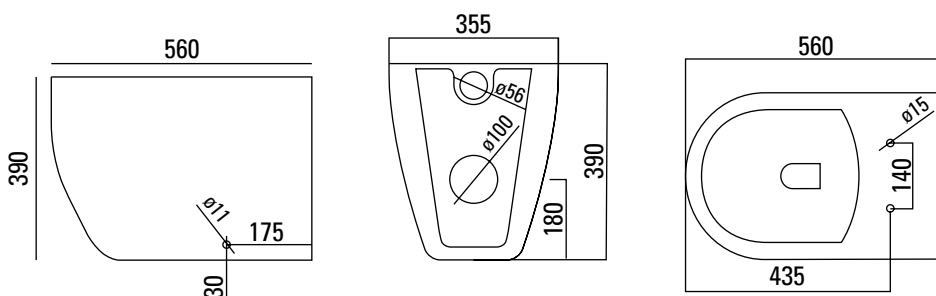

For more info call: 0800 1973 800 or email: enquiries@saneux.com

saneux

MANUFACTURERS OF FINE BATHROOMS

4 imperial way croydon surrey cr0 4rr t: +44 (0) 208 686 5100 e: sales@saneux.co.uk
C/Pla de les Sitges 19 Pol Ind Can Feu 08192 St Quirze (BCN) España t: +34 937 109 706 e: ventas@saneux.es
www.saneux.com